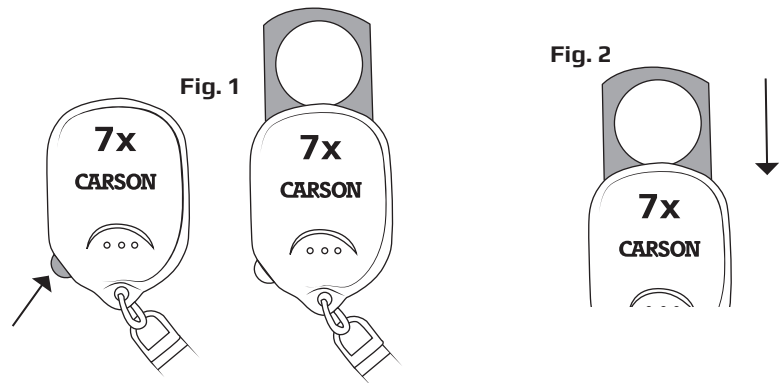

CARSON®

GN-70

Pop Up Keychain Magnifier™

7x Magnification

Congratulations on selecting your new Pop Up Keychain Magnifier! In order to achieve optimum performance, please follow instructions for proper use and care.

PRODUCT SPECIFICATION

Magnification:	7x
Weight:	0.2 lbs
Dimensions:	1.1" x 0.3" x 2.3"

USING KEYCHAIN MAGNIFIER

1. To open magnifier, push spring-loaded button on bottom left to extend magnifier out (Fig 1).
2. Place magnifier over the object you are viewing.
For Best Results: Depending on your vision, you may need to move the magnifier closer or further away until object is in focus.
3. To close magnifier, gently push top of magnifier down into protective housing (Fig. 2).